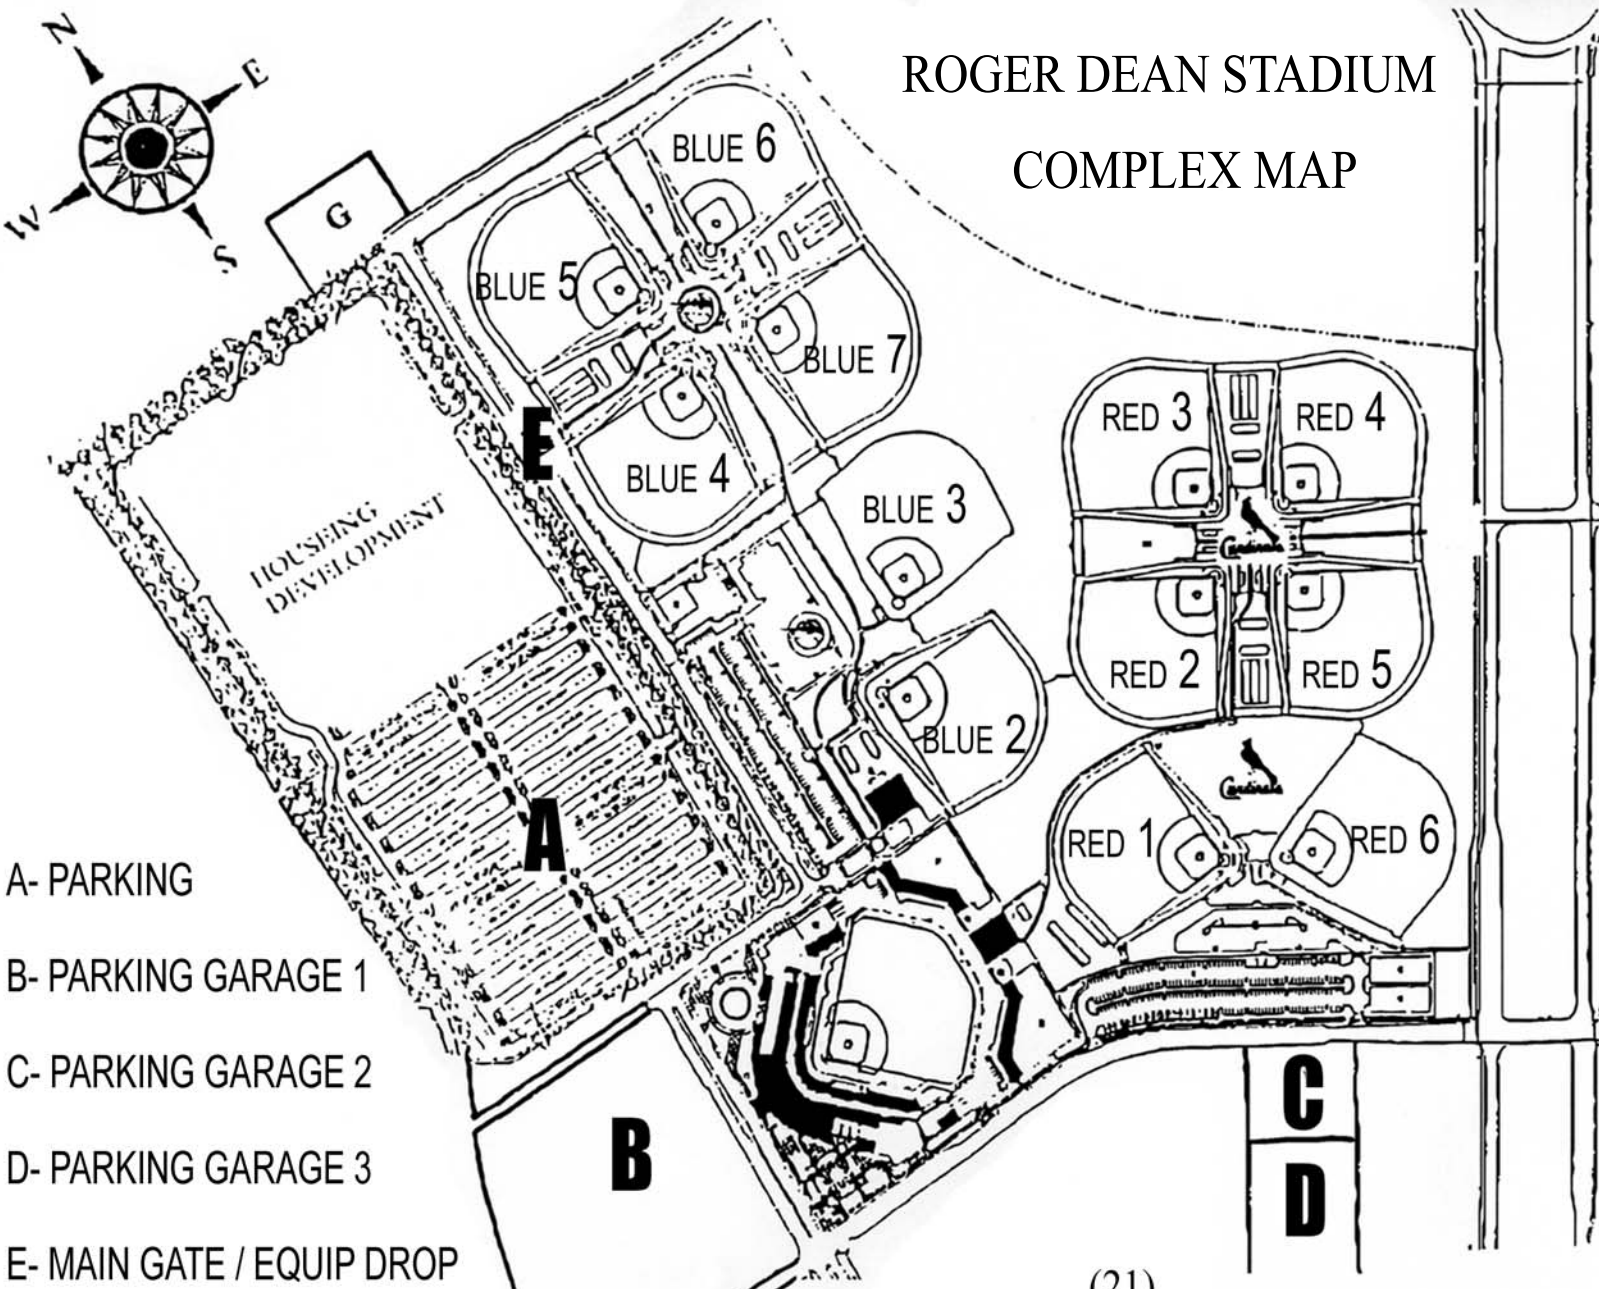

ROGER DEAN STADIUM COMPLEX MAP

- A- PARKING
- B- PARKING GARAGE 1
- C- PARKING GARAGE 2
- D- PARKING GARAGE 3
- E- MAIN GATE / EQUIP DROP